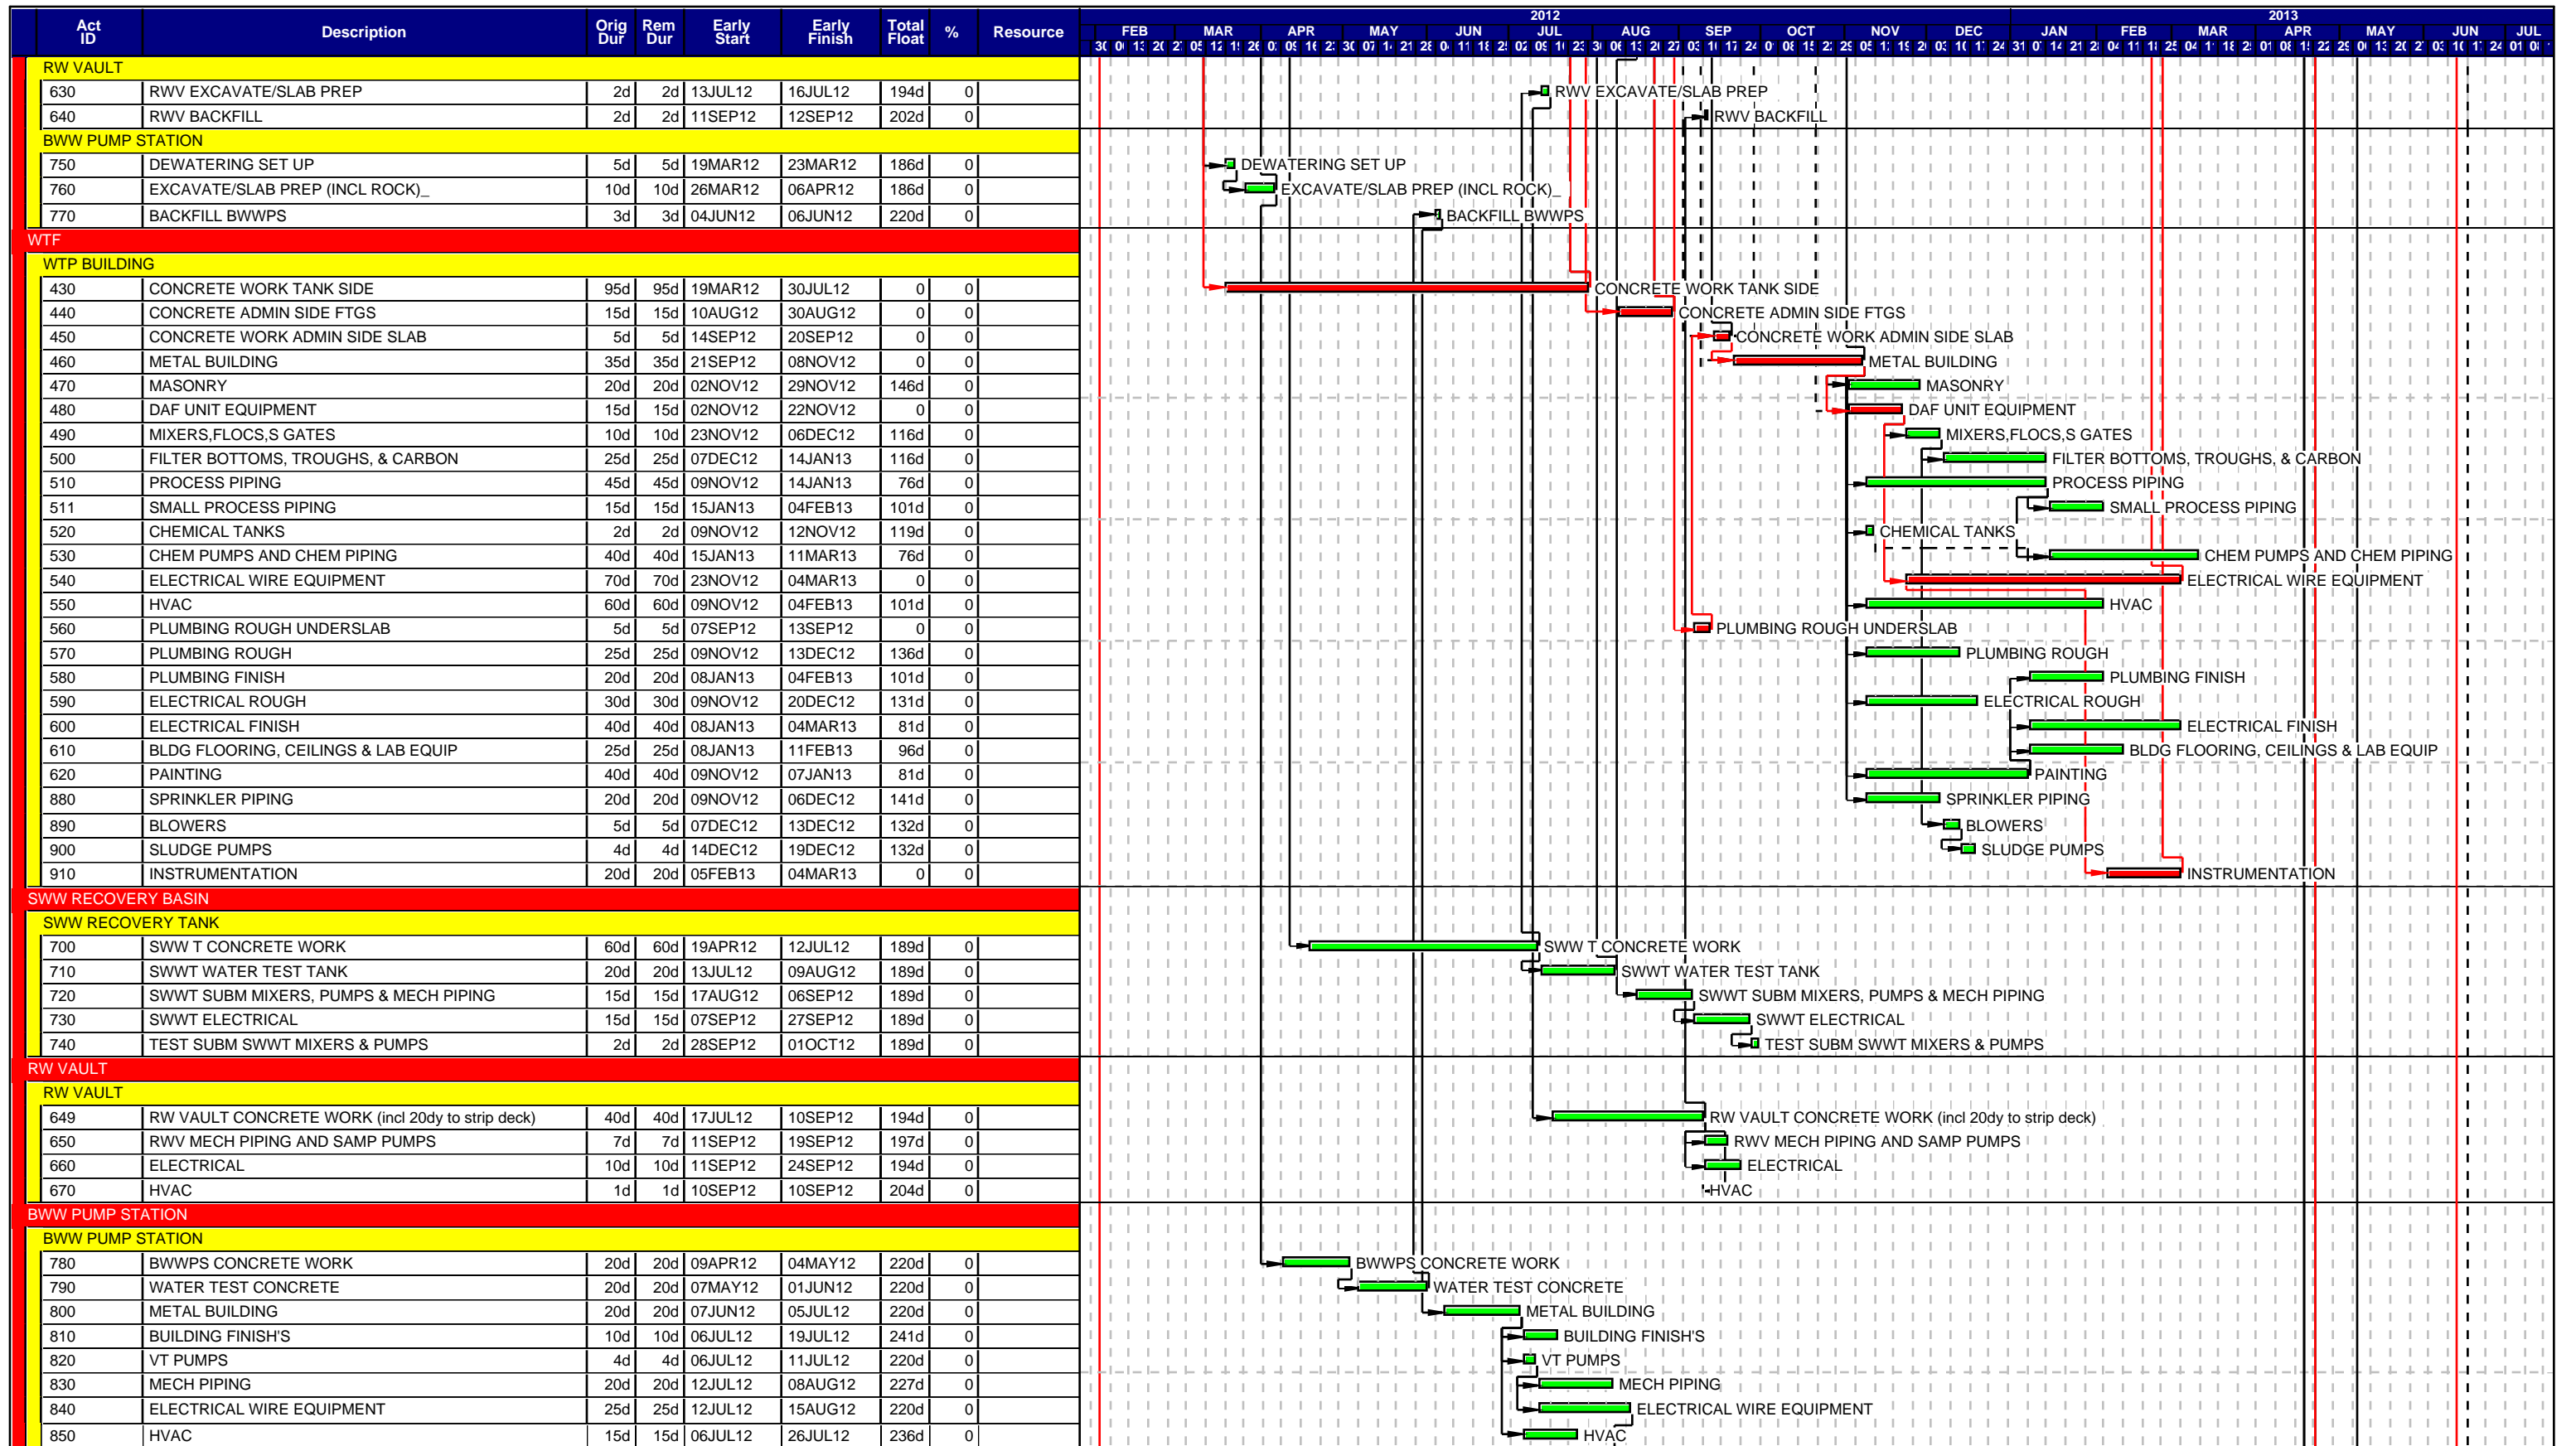

Start date 02FEB12  
 Finish date 25JUN13  
 Data date 02FEB12  
 Run date 15FEB12  
 Page number 1A  
 © Primavera Systems, Inc.

12-0241 DILLA STREET WTF MWC

- █ Early bar
- █ Progress bar
- █ Critical bar
- █ Summary bar
- ◆ Start milestone point
- ◆ Finish milestone point

Start date 02FEB12  
 Finish date 25JUN13  
 Data date 02FEB12  
 Run date 15FEB12  
 Page number 2A  
 © Primavera Systems, Inc.

12-0241 DILLA STREET WTF MWC

- █ Early bar
- █ Progress bar
- █ Critical bar
- █ Summary bar
- ◆ Start milestone point
- ◆ Finish milestone point

Start date 02FEB12  
 Finish date 25JUN13  
 Data date 02FEB12  
 Run date 15FEB12  
 Page number 3A  
 © Primavera Systems, Inc.

12-0241 DILLA STREET WTF MWC

- Early bar
- Progress bar
- Critical bar
- Summary bar
- ◆ Start milestone point
- ◆ Finish milestone point