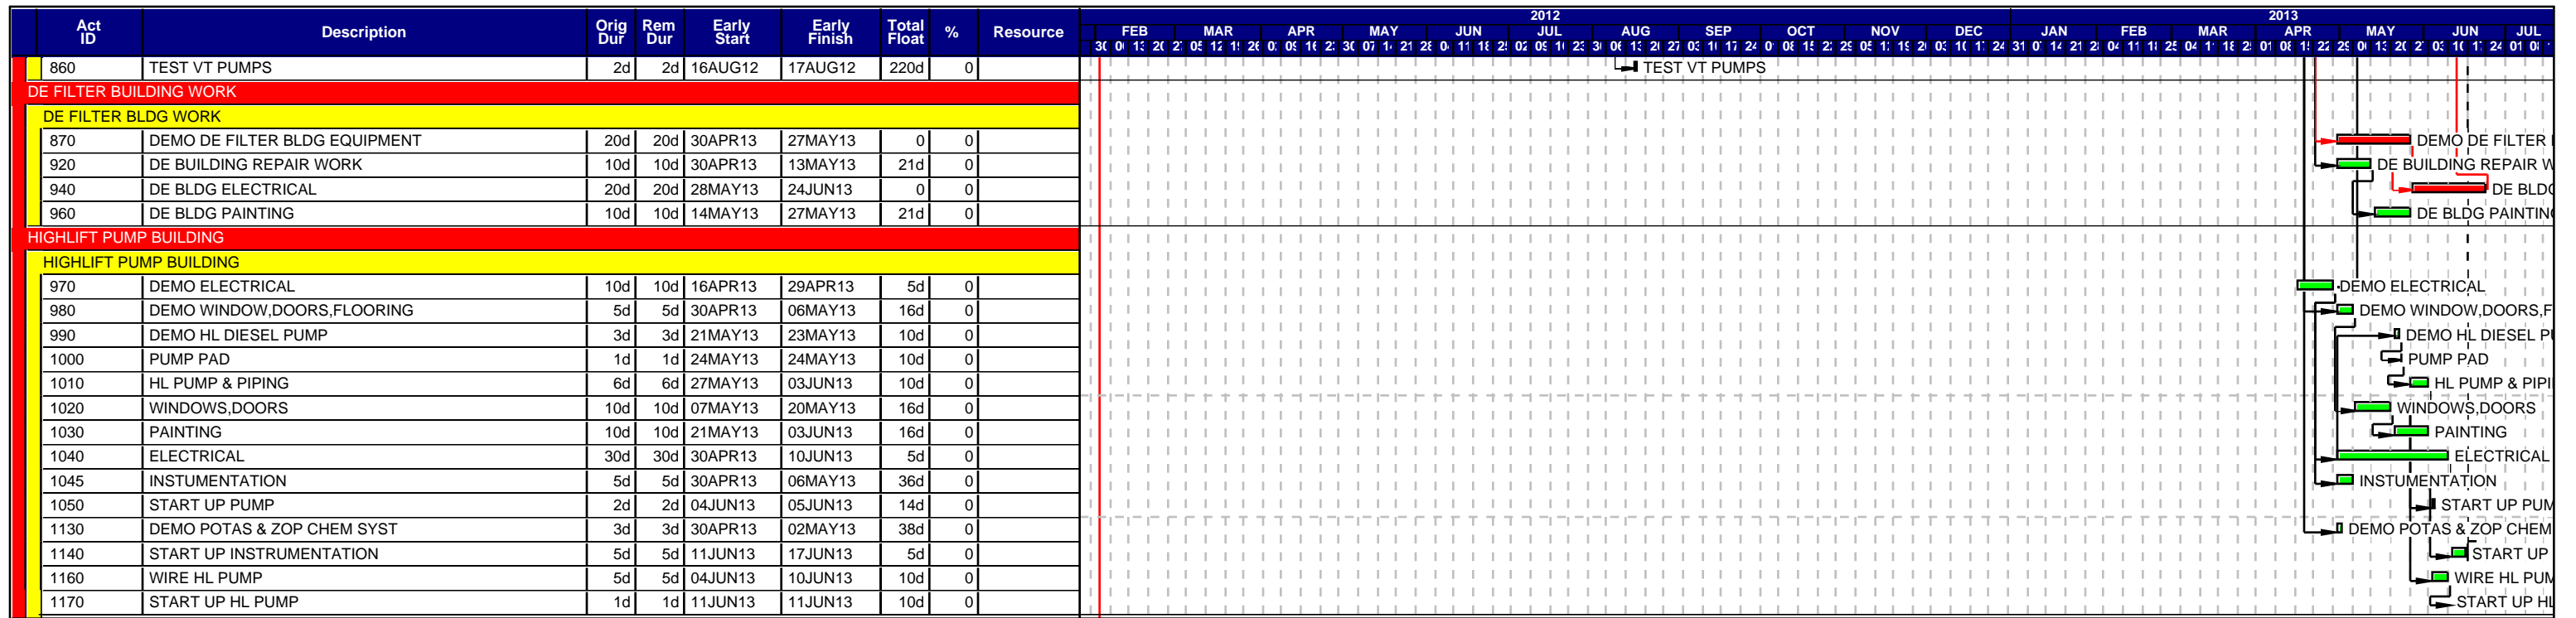

Start date 02FEB12  
 Finish date 25JUN13  
 Data date 02FEB12  
 Run date 15FEB12  
 Page number 1A  
 © Primavera Systems, Inc.

12-0241 DILLA STREET WTF MWC

- █ Early bar
- █ Progress bar
- █ Critical bar
- █ Summary bar
- ◆ Start milestone point
- ◆ Finish milestone point

Start date 02FEB12  
 Finish date 25JUN13  
 Data date 02FEB12  
 Run date 15FEB12  
 Page number 2A  
 © Primavera Systems, Inc.

12-0241 DILLA STREET WTF MWC

- █ Early bar
- █ Progress bar
- █ Critical bar
- █ Summary bar
- ◆ Start milestone point
- ◆ Finish milestone point

Start date 02FEB12  
 Finish date 25JUN13  
 Data date 02FEB12  
 Run date 15FEB12  
 Page number 3A  
 © Primavera Systems, Inc.

12-0241 DILLA STREET WTF MWC

- Early bar
- Progress bar
- Critical bar
- Summary bar
- ◆ Start milestone point
- ◆ Finish milestone point